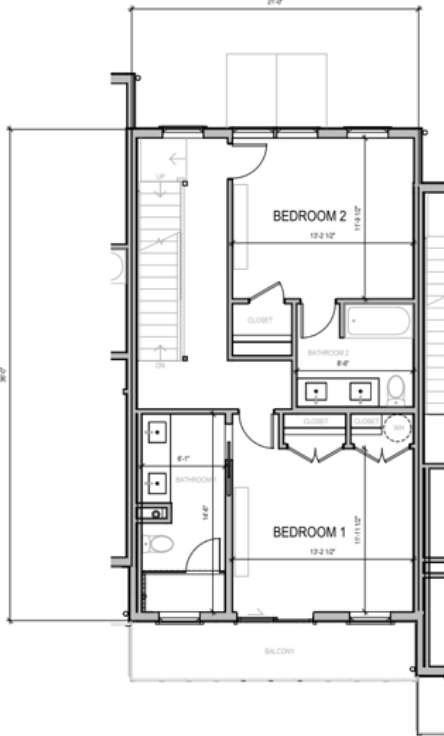

CANOPY FLOORPLAN B

① LEVEL 1 FLOOR PLAN 756 SF
SCALE: 1/4" = 1'-0"

② LEVEL 2 FLOOR PLAN 708 SF
SCALE: 1/4" = 1'-0"

③ ATTIC LEVEL FLOOR PLAN 520 SF
SCALE: 1/4" = 1'-0"

TOTAL AREA: 1,984 SF

PONDEROSA
WAPATO POINT