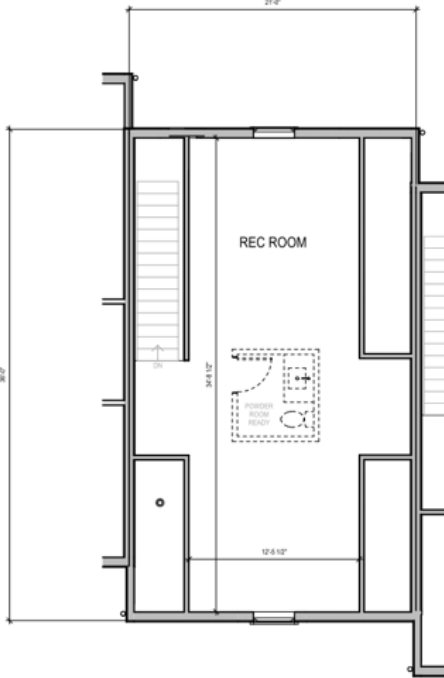

CANOPY FLOORPLAN B

① LEVEL 1 FLOOR PLAN 756 SF
SCALE: 1/4" = 1'-0"

② LEVEL 2 FLOOR PLAN 708 SF
SCALE: 1/4" = 1'-0"

③ ATTIC LEVEL FLOOR PLAN 520 SF
SCALE: 1/4" = 1'-0"

TOTAL AREA: 1,984 SF

PONDEROSA
WAPATO POINT